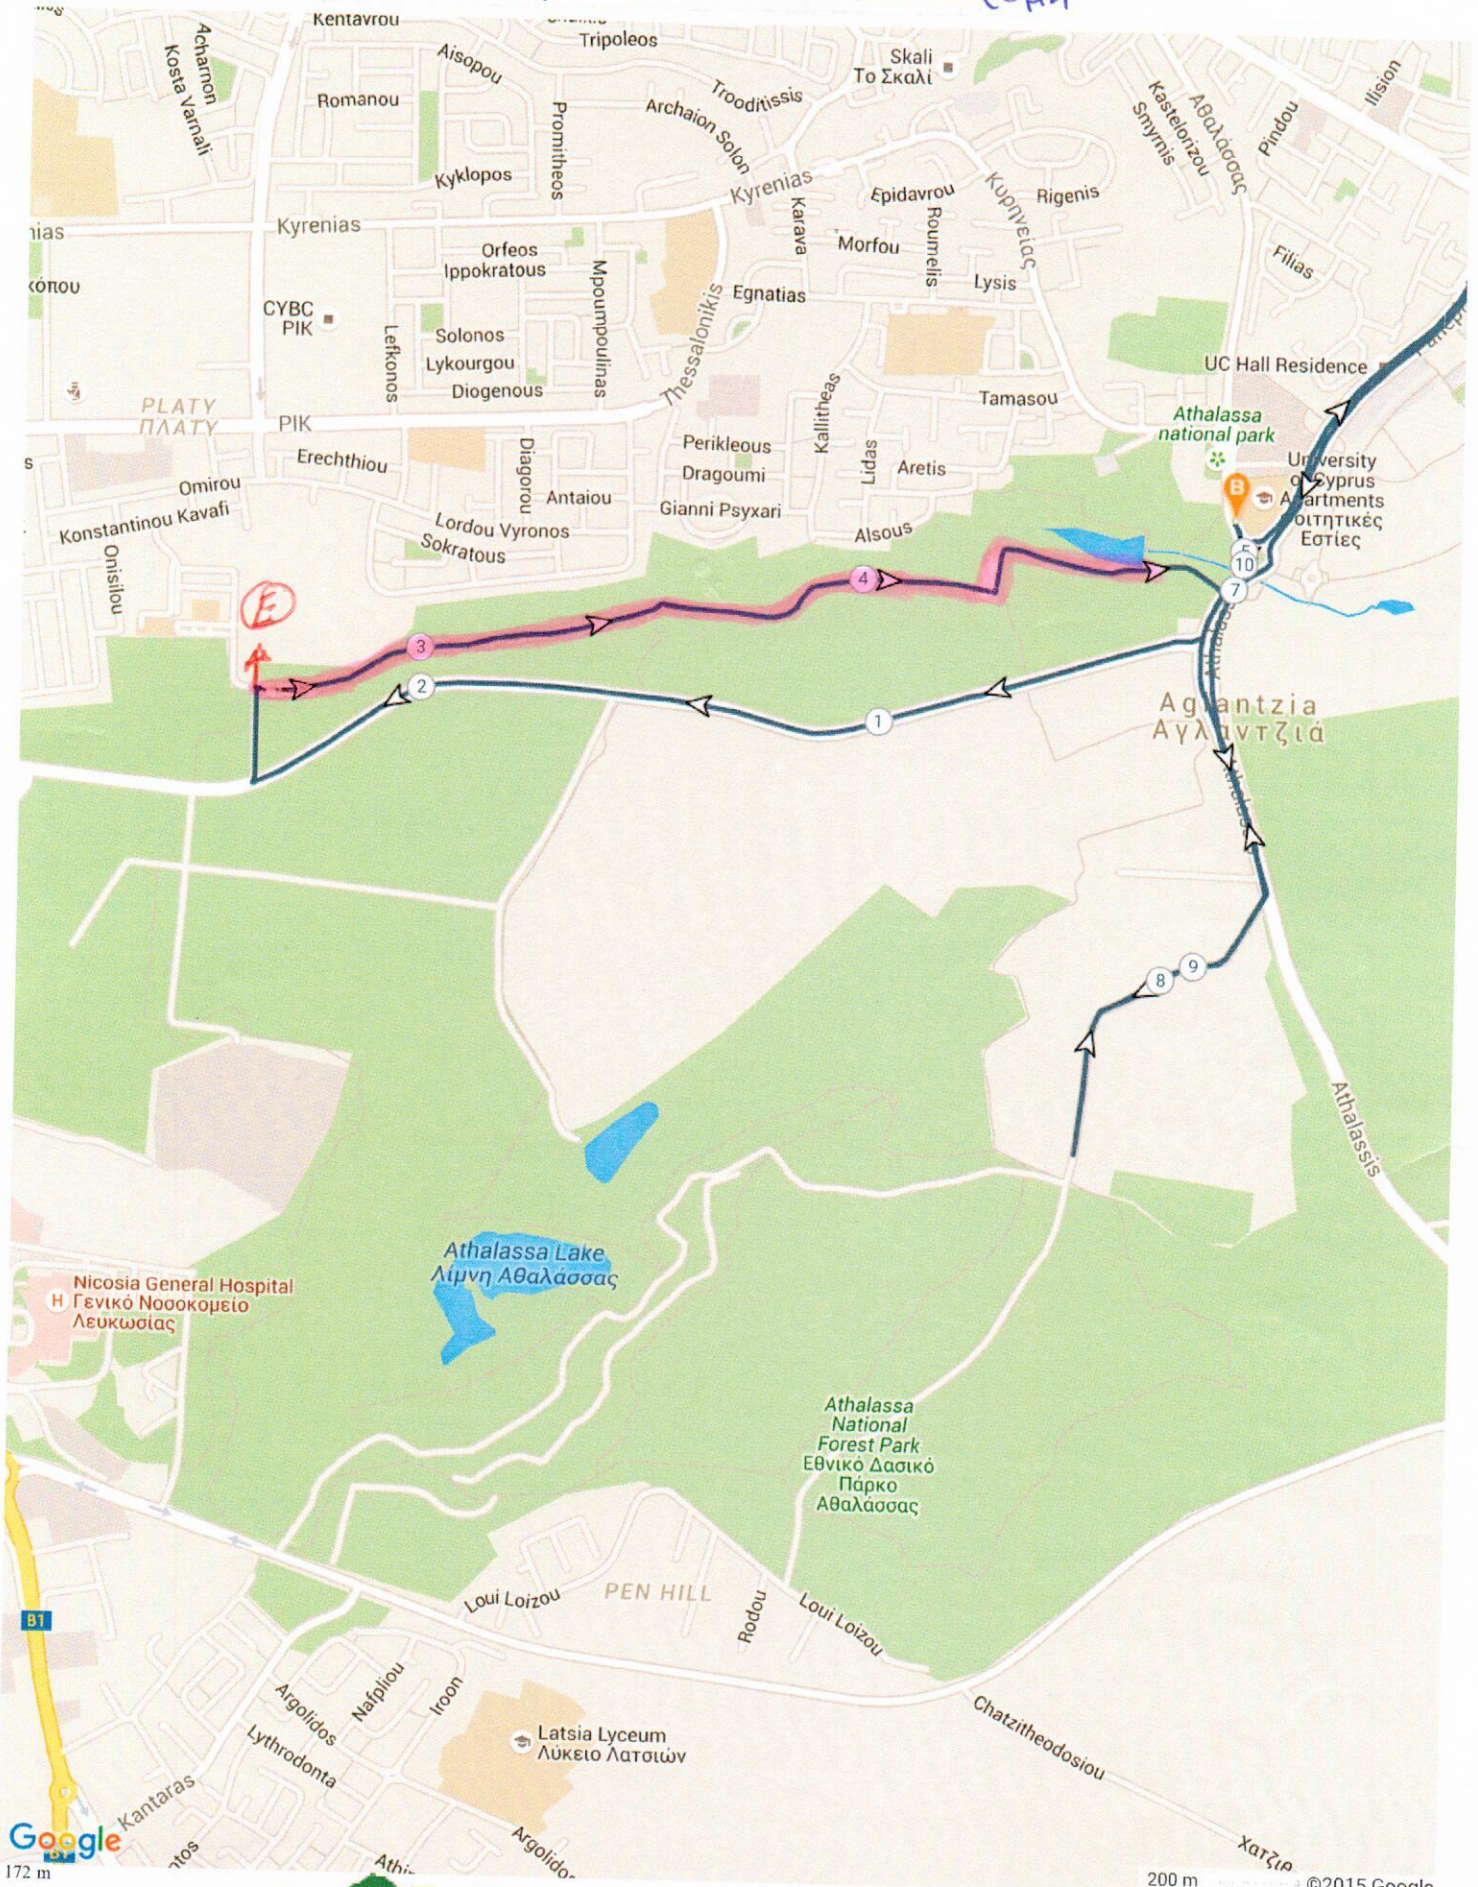

plotaroute.com - 10k New (10.090 km)

8 Διαδρομή

plotaroute.com - 10k New (6.269 miles)

E = Emission